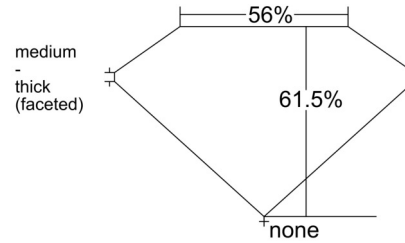

PROPORTIONS

Profile not to actual proportions