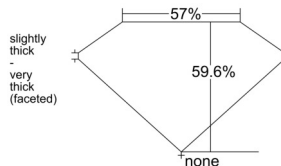

GIA®

FACSIMILE

GIA REPORT 1515171116

Verify this report at GIA.edu

GIA NATURAL DIAMOND DOSSIER®

January 09, 2025
GIA Report Number 1515171116
Shape and Cutting Style ..... Heart Brilliant
Measurements ..... 4.75 x 5.25 x 3.13 mm

GRADING RESULTS

Carat Weight ..... 0.47 carat
Color Grade ..... G
Clarity Grade VS1

ADDITIONAL GRADING INFORMATION

Polish ..... Excellent
Symmetry ..... Very Good
Fluorescence ..... None
Clarity Characteristics..... Feather, Crystal, Indented Natural
Inscription(s): GIA 1515171116

PROPORTIONS

Profile not to actual proportions

GRADING SCALES

GIA COLOR SCALE		GIA CLARITY SCALE			
COLORLESS	D	VERY VERY SLIGHTLY INCLUDED	FLAWLESS		
	E		INTERNALLY FLAWLESS		
	F	VERY SLIGHTLY INCLUDED	VS₁		
	G		VS₂		
	H		VS₁		
	NEAR COLORLESS	I	SLIGHTLY INCLUDED	SI₁	
		J		SI₂	
		FAINT	K	INCLUDED	I₁
			L		I₂
			M		I₃
VERT LIGHT	N				
	O				
	P				
	Q				
	R				
LIGHT	S				
	T				
	U				
	V				
	W				
X					
Y					
Z