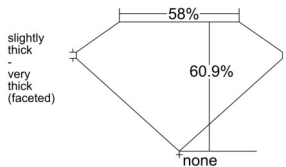

GIA®

FACSIMILE

GIA REPORT 1515173809

Verify this report at GIA.edu

GIA NATURAL DIAMOND DOSSIER®

January 09, 2025
GIA Report Number 1515173809
Shape and Cutting Style ..... Pear Brilliant
Measurements ..... 5.98 x 3.70 x 2.25 mm

GRADING RESULTS

Carat Weight ..... 0.30 carat
Color Grade I
Clarity Grade VVS2

ADDITIONAL GRADING INFORMATION

Polish ..... Excellent
Symmetry ..... Very Good
Fluorescence ..... None
Clarity Characteristics ..... Pinpoint, Cloud
Inscription(s): GIA 1515173809

PROPORTIONS

Profile not to actual proportions

GRADING SCALES

GIA COLOR SCALE		GIA CLARITY SCALE			
COLORLESS	D	VERY VERY SLIGHTLY INCLUDED	FLAWLESS		
	E		INTERNALLY FLAWLESS		
	F	VERY SLIGHTLY INCLUDED	VVS₁		
	G		VVS₂		
	H		VS₁		
	NEAR COLORLESS	I	SLIGHTLY INCLUDED	VS₂	
		J		SI₁	
		FAINT	K	INCLUDED	SI₂
			L		I₁
			M		I₂
VERT LIGHT	N	LIGHT	I₃		
	O				
	P				
	Q				
	R