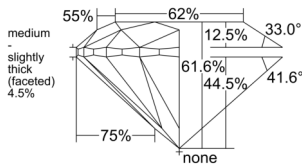

GIA®

FACSIMILE

GIA REPORT 1515185341

Verify this report at GIA.edu

GIA NATURAL DIAMOND DOSSIER®

January 10, 2025
GIA Report Number 1515185341
Shape and Cutting Style ..... Round Brilliant
Measurements ..... 5.63 - 5.70 x 3.49 mm

GRADING RESULTS

Carat Weight ..... 0.70 carat
Color Grade ..... G
Clarity Grade VVS1
Cut Grade ..... Excellent

ADDITIONAL GRADING INFORMATION

Polish ..... Excellent
Symmetry ..... Very Good
Fluorescence ..... None
Clarity Characteristics..... Pinpoint, Internal Graining, Feather, Indented Natural

Inscription(s): GIA 1515185341

PROPORTIONS

Profile to actual proportions

GRADING SCALES

GIA COLOR SCALE	GIA CLARITY SCALE	GIA CUT SCALE	
D	FLAWLESS	EXCELLENT	
E	INTERNALLY FLAWLESS		
F		VVS₁	VERY GOOD
G	VVS₂		
H	VS₁	GOOD	
I	VS₂		
J	SI₁	FAIR	
K	SI₂		
L	I₁	POOR	
M	I₂		
N	I₃		
O			
P			
Q			
R			
S			
T			
U			
V			
W			
X			
Y			
Z