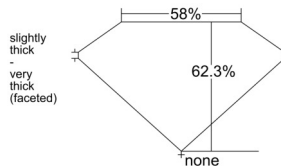

GIA®

FACSIMILE

GIA REPORT 1515185651

Verify this report at GIA.edu

GIA NATURAL DIAMOND DOSSIER®

January 13, 2025
GIA Report Number 1515185651
Shape and Cutting Style ..... Pear Brilliant
Measurements ..... 6.09 x 3.64 x 2.26 mm

GRADING RESULTS

Carat Weight ..... 0.30 carat
Color Grade ..... G
Clarity Grade VVS1

ADDITIONAL GRADING INFORMATION

Polish ..... Excellent
Symmetry ..... Excellent
Fluorescence ..... None
Clarity Characteristics..... Pinpoint, Feather, Indented Natural
Inscription(s): GIA 1515185651

PROPORTIONS

Profile not to actual proportions

GRADING SCALES

GIA COLOR SCALE		GIA CLARITY SCALE			
COLORLESS	D	VERY VERY SLIGHTLY INCLUDED	FLAWLESS		
	E		INTERNALLY FLAWLESS		
	F	VERY SLIGHTLY INCLUDED	VVS₁		
	G		VVS₂		
	H		VS₁		
	NEAR COLORLESS	I	SLIGHTLY INCLUDED	VS₂	
		J		SI₁	
		FAINT	K	INCLUDED	SI₂
			L		I₁
			M		I₂
VERT LIGHT	N	LIGHT	I₃		
	O				
	P				
	Q				
	R