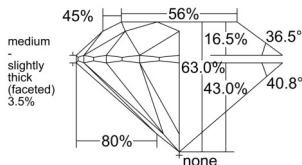

GIA®

FACSIMILE

GIA REPORT 1515222221

Verify this report at GIA.edu

GIA NATURAL DIAMOND DOSSIER®

January 16, 2025
GIA Report Number 1515222221
Shape and Cutting Style ..... Round Brilliant
Measurements ..... 4.85 - 4.88 x 3.07 mm

GRADING RESULTS

Carat Weight ..... 0.45 carat
Color Grade I
Clarity Grade VS1
Cut Grade ..... Excellent

ADDITIONAL GRADING INFORMATION

Polish ..... Excellent
Symmetry ..... Very Good
Fluorescence ..... None
Clarity Characteristics..... Crystal, Needle, Pinpoint
Inscription(s): GIA 1515222221

PROPORTIONS

GRADING SCALES

GIA COLOR SCALE

COLORLESS	D
	E
	F
	G
	H
	I
	J
NEAR COLORLESS	K
	L
Faint	M
	N
	O
	P
Very Light	Q
	R
	S
	T
	U
	V
Light	W
	X
	Y
	Z

GIA CLARITY SCALE

FLAWLESS	VERY VERY SLIGHTLY INCLUDED	VVS₁	VVS₂		
				VS₁	VS₂
INTERNALLY FLAWLESS	SLIGHTLY INCLUDED	SI₁	SI₂		
		I₁	I₂	I₃	

GIA CUT SCALE

EXCELLENT
VERY GOOD
GOOD
FAIR
POOR