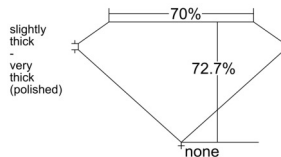

GIA®

FACSIMILE

GIA REPORT 1515225423

Verify this report at GIA.edu

GIA NATURAL DIAMOND DOSSIER®

January 16, 2025
GIA Report Number 1515225423
Shape and Cutting Style ..... **Square Modified Brilliant**
Measurements ..... 4.40 x 4.36 x 3.17 mm

GRADING RESULTS

Carat Weight ..... 0.54 carat
Color Grade ..... H
Clarity Grade VVS1

ADDITIONAL GRADING INFORMATION

Polish ..... Excellent
Symmetry ..... Very Good
Fluorescence ..... None
Clarity Characteristics ..... Pinpoint
Inscription(s): GIA 1515225423

PROPORTIONS

Profile not to actual proportions

GRADING SCALES

GIA COLOR SCALE		GIA CLARITY SCALE			
COLORLESS	D	VERY VERY SLIGHTLY INCLUDED	FLAWLESS		
	E		INTERNALLY FLAWLESS		
	F	VERY SLIGHTLY INCLUDED	VVS₁		
	G		VVS₂		
	H		VS₁		
	NEAR COLORLESS	I	SLIGHTLY INCLUDED	VS₂	
		J		SI₁	
		FAINT	K	INCLUDED	SI₂
			L		I₁
			M		I₂
VERT LIGHT	N	LIGHT	I₃		
	O				
	P				
	Q				
	R				
	S				
T	U				
	V				
	W				
	X				
Y					
Z