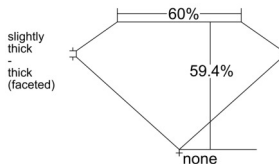

GIA®

FACSIMILE

GIA REPORT 1515229794

Verify this report at GIA.edu

GIA NATURAL DIAMOND DOSSIER®

January 17, 2025
GIA Report Number 1515229794
Shape and Cutting Style ..... Heart Brilliant
Measurements ..... 4.69 x 5.47 x 3.25 mm

GRADING RESULTS

Carat Weight ..... 0.50 carat
Color Grade I
Clarity Grade SI1

ADDITIONAL GRADING INFORMATION

Polish ..... Excellent
Symmetry ..... Excellent
Fluorescence ..... None
Clarity Characteristics ..... Crystal, Cloud
Inscription(s): GIA 1515229794

PROPORTIONS

Profile not to actual proportions

GRADING SCALES

GIA COLOR SCALE		GIA CLARITY SCALE			
COLORLESS	D	VERY VERY SLIGHTLY INCLUDED	FLAWLESS		
	E		INTERNALLY FLAWLESS		
	F	VERY SLIGHTLY INCLUDED	VVS₁		
	G		VVS₂		
	H		VS₁		
	NEAR COLORLESS	I	SLIGHTLY INCLUDED	VS₂	
		J		SI₁	
		FAINT	K	INCLUDED	SI₂
			L		I₁
			M		I₂
VERT LIGHT	N	INCLUDED	I₃		
	O				
	P				
	Q				
	R				
	S				
	T				
LIGHT	U				
	V				
	W				
	X				
Y					
Z