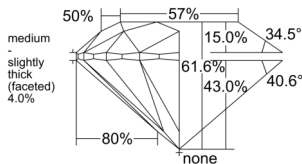

GIA®

FACSIMILE

GIA REPORT 1515265004

Verify this report at GIA.edu

GIA NATURAL DIAMOND DOSSIER®

January 23, 2025
GIA Report Number 1515265004
Shape and Cutting Style ..... Round Brilliant
Measurements ..... 6.18 - 6.20 x 3.81 mm

GRADING RESULTS

Carat Weight ..... 0.90 carat
Color Grade ..... E
Clarity Grade ..... Flawless
Cut Grade ..... Excellent

ADDITIONAL GRADING INFORMATION

Polish ..... Excellent
Symmetry ..... Excellent
Fluorescence ..... None
Clarity Characteristics ..... None
Inscription(s): GIA 1515265004

PROPORTIONS

GRADING SCALES

GIA COLOR SCALE

COLOREDNESS	D
	E
	F
	G
	H
	I
	J
NEAR COLORLESS	K
	L
FAIN	M
	N
	O
	P
VERY LIGHT	Q
	R
	S
	T
	U
	V
	W
	X
	Y
LIGHT	Z

GIA CLARITY SCALE

FLAWLESS	INTERNAL FLAWLESS	
		FLAWLESS
VERY VERY SLIGHTLY INCLUDED	VVS₁	
	VVS₂	
VERY SLIGHTLY INCLUDED	VS₁	
	VS₂	
SLIGHTLY INCLUDED	SI₁	
	SI₂	
INCLUDED	I₁	
	I₂	
	I₃	

GIA CUT SCALE

EXCELLENT
VERY GOOD
GOOD
FAIR
POOR