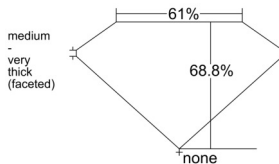

GIA®

FACSIMILE

GIA REPORT 1515273611

Verify this report at GIA.edu

GIA NATURAL DIAMOND DOSSIER®

January 23, 2025
GIA Report Number 1515273611
Shape and Cutting Style ..... Cushion Modified Brilliant
Measurements ..... 5.13 x 4.08 x 2.81 mm

GRADING RESULTS

Carat Weight ..... 0.50 carat
Color Grade ..... G
Clarity Grade VS1

ADDITIONAL GRADING INFORMATION

Polish ..... Excellent
Symmetry ..... Excellent
Fluorescence ..... None
Clarity Characteristics..... Crystal, Cloud, Feather, Pinpoint
Inscription(s): GIA 1515273611

PROPORTIONS

Profile not to actual proportions

GRADING SCALES

GIA COLOR SCALE		GIA CLARITY SCALE	
COLORLESS	D	VERY VERY SLIGHTLY INCLUDED	FLAWLESS
	E		INTERNALLY FLAWLESS
	F		VVS₁
	G		VVS₂
	H		VS₁
	I		VS₂
	J		SI₁
	K		SI₂
	L		I₁
	M		I₂
NEAR COLORLESS	N	SLIGHTLY INCLUDED	I₃
	O		
	P		
	Q		
FAINT	R		
	S		
	T		
	U		
VERT LIGHT	V		
	W		
	X		
	Y		
LIGHT	Z