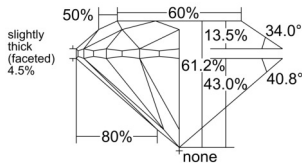

GIA®

FACSIMILE

GIA REPORT 1515273943

Verify this report at GIA.edu

GIA NATURAL DIAMOND DOSSIER®

January 24, 2025
GIA Report Number 1515273943
Shape and Cutting Style ..... Round Brilliant
Measurements ..... 4.70 - 4.73 x 2.88 mm

GRADING RESULTS

Carat Weight ..... 0.40 carat
Color Grade ..... D
Clarity Grade S11
Cut Grade ..... Excellent

ADDITIONAL GRADING INFORMATION

Polish ..... Excellent
Symmetry ..... Excellent
Fluorescence ..... None
Clarity Characteristics ..... Crystal, Feather
Inscription(s): GIA 1515273943

PROPORTIONS

Profile to actual proportions

GRADING SCALES

GIA COLOR SCALE

COLOREDNESS	D
	E
	F
	G
	H
	I
	J
NEAR COLORLESS	K
	L
FAIN	M
	N
	O
	P
VERY LIGHT	Q
	R
	S
	T
	U
	V
	W
	X
	Y
LIGHT	Z

GIA CLARITY SCALE

FLAWLESS	VERY VERY SLIGHTLY INCLUDED	VS₁	VS₂	SI₁	SI₂	I₁	I₂	I₃	
									VERY SLIGHTLY INCLUDED
INTERNALLY FLAWLESS									

GIA CUT SCALE

EXCELLENT
VERY GOOD
GOOD
FAIR
POOR