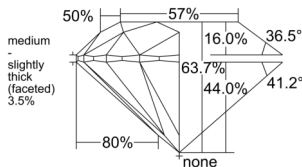

GIA®

FACSIMILE

GIA REPORT 1515277772

Verify this report at GIA.edu

GIA NATURAL DIAMOND DOSSIER®

January 24, 2025
GIA Report Number 1515277772
Shape and Cutting Style ..... Round Brilliant
Measurements ..... 5.57 - 5.64 x 3.57 mm

GRADING RESULTS

Carat Weight ..... 0.70 carat
Color Grade ..... H
Clarity Grade VS1
Cut Grade ..... Excellent

ADDITIONAL GRADING INFORMATION

Polish ..... Excellent
Symmetry ..... Very Good
Fluorescence ..... Faint
Clarity Characteristics..... Indented Natural, Pinpoint
Inscription(s): GIA 1515277772

PROPORTIONS

Profile to actual proportions

GRADING SCALES

GIA COLOR SCALE

COLORLESS	D
	E
	F
	G
	H
	I
	J
NEAR COLORLESS	K
	L
	M
	N
	O
	P
	Q
	R
	S
	T
	U
	V
	W
	X
	Y
LIGHT	Z

GIA CLARITY SCALE

FLAWLESS	VERY VERY SLIGHTLY INCLUDED	VS₁	VS₂	VS₁	VS₂	SL₁	SL₂	I₁	I₂	I₃	
											INTERNALLY FLAWLESS

GIA CUT SCALE

EXCELLENT
VERY GOOD
GOOD
FAIR
POOR