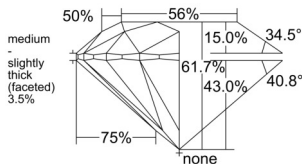

GIA®

FACSIMILE

GIA REPORT

1515282163

Verify this report at GIA.edu

GIA NATURAL DIAMOND DOSSIER®

January 24, 2025
GIA Report Number 1515282163
Shape and Cutting Style ..... Round Brilliant
Measurements ..... 4.30 - 4.32 x 2.66 mm

GRADING RESULTS

Carat Weight ..... 0.30 carat
Color Grade ..... J
Clarity Grade VS1
Cut Grade ..... Excellent

ADDITIONAL GRADING INFORMATION

Polish ..... Excellent
Symmetry ..... Excellent
Fluorescence ..... Strong Blue
Clarity Characteristics ..... Etch Channel, Pinpoint
Inscription(s): GIA 1515282163

PROPORTIONS

Profile to actual proportions