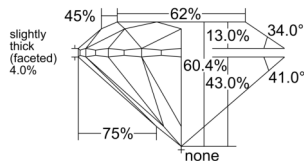

GIA®

FACSIMILE

GIA REPORT 1515285490

Verify this report at GIA.edu

GIA NATURAL DIAMOND DOSSIER®

January 24, 2025
GIA Report Number 1515285490
Shape and Cutting Style ..... Round Brilliant
Measurements ..... 4.90 - 4.94 x 2.97 mm

GRADING RESULTS

Carat Weight ..... 0.45 carat
Color Grade ..... F
Clarity Grade S11
Cut Grade ..... Excellent

ADDITIONAL GRADING INFORMATION

Polish ..... Very Good
Symmetry ..... Excellent
Fluorescence ..... None
Clarity Characteristics ..... Feather, Crystal
Inscription(s): GIA 1515285490

PROPORTIONS

Profile to actual proportions