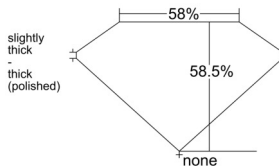

GIA®

FACSIMILE

GIA REPORT 1515296156

Verify this report at GIA.edu

GIA NATURAL DIAMOND DOSSIER®

January 27, 2025
GIA Report Number 1515296156
Shape and Cutting Style ..... Heart Brilliant
Measurements ..... 4.94 x 5.80 x 3.39 mm

GRADING RESULTS

Carat Weight ..... 0.53 carat
Color Grade ..... F
Clarity Grade SI1

ADDITIONAL GRADING INFORMATION

Polish ..... Excellent
Symmetry ..... Very Good
Fluorescence ..... None
Clarity Characteristics ..... Crystal, Cloud
Inscription(s): GIA 1515296156

PROPORTIONS

Profile not to actual proportions

GRADING SCALES

GIA COLOR SCALE		GIA CLARITY SCALE			
COLORLESS	D	VERY VERY SLIGHTLY INCLUDED	FLAWLESS		
	E		INTERNALLY FLAWLESS		
	F	VERY SLIGHTLY INCLUDED	VVS₁		
	G		VVS₂		
	H		VS₁		
	NEAR COLORLESS	I	SLIGHTLY INCLUDED	VS₂	
		J		SI₁	
		FAINT	K	INCLUDED	SI₂
			L		I₁
			M		I₂
VERT LIGHT	N	LIGHT	I₃		
	O				
	P				
	Q				
	R