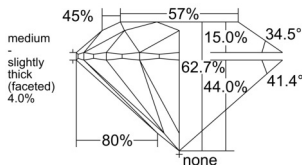

GIA®

FACSIMILE

GIA REPORT

1515306930

Verify this report at GIA.edu

GIA NATURAL DIAMOND DOSSIER®

January 29, 2025
GIA Report Number 1515306930
Shape and Cutting Style ..... Round Brilliant
Measurements ..... 5.90 - 5.94 x 3.71 mm

GRADING RESULTS

Carat Weight ..... 0.80 carat
Color Grade I
Clarity Grade VS1
Cut Grade ..... Excellent

ADDITIONAL GRADING INFORMATION

Polish ..... Excellent
Symmetry ..... Excellent
Fluorescence ..... None
Clarity Characteristics..... Feather, Cavity, Needle, Cloud
Inscription(s): GIA 1515306930

PROPORTIONS

Profile to actual proportions