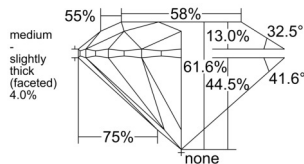

GIA®

FACSIMILE

GIA REPORT

1515322321

Verify this report at GIA.edu

GIA NATURAL DIAMOND DOSSIER®

January 30, 2025
GIA Report Number 1515322321
Shape and Cutting Style ..... Round Brilliant
Measurements ..... 5.17 - 5.20 x 3.19 mm

GRADING RESULTS

Carat Weight ..... 0.52 carat
Color Grade ..... F
Clarity Grade VS1
Cut Grade ..... Excellent

ADDITIONAL GRADING INFORMATION

Polish ..... Excellent
Symmetry ..... Excellent
Fluorescence ..... None
Clarity Characteristics ..... Crystal, Pinpoint
Inscription(s): GIA 1515322321

PROPORTIONS

Profile to actual proportions