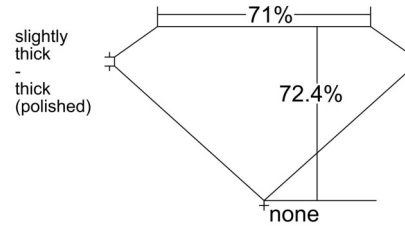

GIA NATURAL DIAMOND GRADING REPORT

January 31, 2025
GIA Report Number 1515326755
Shape and Cutting Style ..... Square Modified Brilliant
Measurements ..... 6.65 x 6.53 x 4.72 mm

GRADING RESULTS

Carat Weight ..... 1.80 carat
Color Grade ..... K
Clarity Grade VS1

ADDITIONAL GRADING INFORMATION

Polish ..... Excellent
Symmetry ..... Excellent
Fluorescence ..... Faint
Inscription(s): GIA 1515326755
Comments: Additional pinpoints are not shown.

PROPORTIONS

Profile not to actual proportions