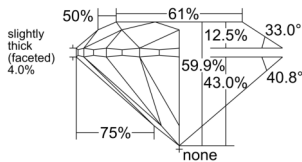

GIA®

FACSIMILE

GIA REPORT 1515345060

Verify this report at GIA.edu

GIA NATURAL DIAMOND DOSSIER®

February 04, 2025
GIA Report Number 1515345060
Shape and Cutting Style ..... Round Brilliant
Measurements ..... 5.12 - 5.14 x 3.07 mm

GRADING RESULTS

Carat Weight ..... 0.50 carat
Color Grade ..... F
Clarity Grade S11
Cut Grade ..... Excellent

ADDITIONAL GRADING INFORMATION

Polish ..... Excellent
Symmetry ..... Excellent
Fluorescence ..... None
Clarity Characteristics ..... Crystal, Cloud
Inscription(s): GIA 1515345060

PROPORTIONS

Profile to actual proportions