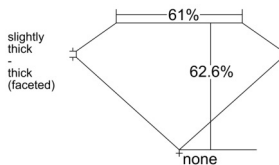

GIA®

FACSIMILE

GIA REPORT 1515357813

Verify this report at GIA.edu

GIA NATURAL DIAMOND DOSSIER®

February 05, 2025
GIA Report Number 1515357813
Shape and Cutting Style ..... Pear Brilliant
Measurements ..... 6.22 x 4.04 x 2.53 mm

GRADING RESULTS

Carat Weight ..... 0.38 carat
Color Grade ..... J
Clarity Grade VS1

ADDITIONAL GRADING INFORMATION

Polish ..... Excellent
Symmetry ..... Very Good
Fluorescence ..... Faint
Clarity Characteristics ..... Crystal, Pinpoint
Inscription(s): GIA 1515357813

PROPORTIONS

Profile not to actual proportions

GRADING SCALES

GIA COLOR SCALE		GIA CLARITY SCALE			
COLORLESS	D	VERY VERY SLIGHTLY INCLUDED	FLAWLESS		
	E		INTERNALLY FLAWLESS		
	F	VERY SLIGHTLY INCLUDED	VS₁		
	G		VS₂		
	H		VS₁		
	NEAR COLORLESS	I	SLIGHTLY INCLUDED	SI₁	
		J		SI₂	
		FAINT	K	INCLUDED	I₁
			L		I₂
			M		I₃
VERT LIGHT	N		NOT GRADED		
	O				
	P				
	Q				
	R				
LIGHT	S				
	T				
	U				
	V				
	W				
X					
Y					
Z