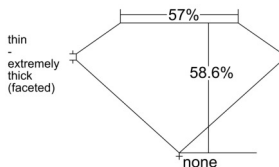

GIA®

FACSIMILE

GIA REPORT 1515371509

Verify this report at GIA.edu

GIA NATURAL DIAMOND DOSSIER®

February 06, 2025
GIA Report Number 1515371509
Shape and Cutting Style ..... Heart Brilliant
Measurements ..... 5.86 x 6.54 x 3.83 mm

GRADING RESULTS

Carat Weight ..... 0.84 carat
Color Grade ..... F
Clarity Grade VS2

ADDITIONAL GRADING INFORMATION

Polish ..... Excellent
Symmetry ..... Very Good
Fluorescence ..... None
Clarity Characteristics ..... Crystal, Feather
Inscription(s): GIA 1515371509

PROPORTIONS

Profile not to actual proportions

GRADING SCALES

GIA COLOR SCALE		GIA CLARITY SCALE			
COLORLESS	D	VERY VERY SLIGHTLY INCLUDED	FLAWLESS		
	E		INTERNALLY FLAWLESS		
	F	VERY SLIGHTLY INCLUDED	VVS₁		
	G		VVS₂		
	H		VS₁		
	NEAR COLORLESS	I	SLIGHTLY INCLUDED	VS₂	
		J		SI₁	
		FAINT	K	INCLUDED	SI₂
			L		I₁
			M		I₂
VERT LIGHT	N	INCLUDED	I₃		
	O				
	P				
	Q				
	R				
LIGHT	S				
	T				
	U				
	V				
	W				
	X				
	Y				
	Z