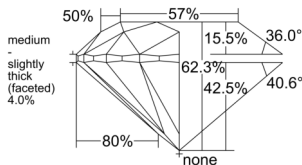

GIA®

FACSIMILE

GIA REPORT 1515435668

Verify this report at GIA.edu

GIA NATURAL DIAMOND DOSSIER®

February 14, 2025
GIA Report Number 1515435668
Shape and Cutting Style ..... Round Brilliant
Measurements ..... 5.35 - 5.38 x 3.34 mm

GRADING RESULTS

Carat Weight ..... 0.60 carat
Color Grade ..... H
Clarity Grade S11
Cut Grade ..... Excellent

ADDITIONAL GRADING INFORMATION

Polish ..... Excellent
Symmetry ..... Excellent
Fluorescence ..... None
Clarity Characteristics ..... Crystal, Feather
Inscription(s): GIA 1515435668

PROPORTIONS

Profile to actual proportions