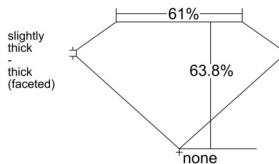

GIA®

FACSIMILE

GIA REPORT 1515448842

Verify this report at GIA.edu

GIA NATURAL DIAMOND DOSSIER®

February 17, 2025
GIA Report Number 1515448842
Shape and Cutting Style ..... Oval Brilliant
Measurements ..... 5.64 x 4.14 x 2.64 mm

GRADING RESULTS

Carat Weight ..... 0.40 carat
Color Grade ..... E
Clarity Grade VVS1

ADDITIONAL GRADING INFORMATION

Polish ..... Excellent
Symmetry ..... Very Good
Fluorescence ..... None
Clarity Characteristics ..... Pinpoint, Feather, Cavity
Inscription(s): GIA 1515448842

PROPORTIONS

Profile not to actual proportions

GRADING SCALES

GIA COLOR SCALE		GIA CLARITY SCALE	
COLORLESS	D	VERY VERY SLIGHTLY INCLUDED	FLAWLESS
	E		INTERNALLY FLAWLESS
	F		VVS₁
	G		VVS₂
	H		VS₁
	I		VS₂
	J		SI₁
	K		SI₂
	L		I₁
	M		I₂
NEAR COLORLESS	N	SLIGHTLY INCLUDED	I₃
	O		
	P		
	Q		
FAINT	R		
	S		
	T		
	U		
VERT LIGHT	V		
	W		
	X		
	Y		
LIGHT	Z