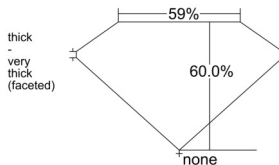

GIA®

FACSIMILE

GIA REPORT 1515466573

Verify this report at GIA.edu

GIA NATURAL DIAMOND DOSSIER®

February 19, 2025
GIA Report Number 1515466573
Shape and Cutting Style ..... Heart Brilliant
Measurements ..... 5.24 x 6.05 x 3.63 mm

GRADING RESULTS

Carat Weight ..... 0.70 carat
Color Grade ..... G
Clarity Grade VS1

ADDITIONAL GRADING INFORMATION

Polish ..... Excellent
Symmetry ..... Excellent
Fluorescence ..... None
Clarity Characteristics ..... Crystal, Pinpoint
Inscription(s): GIA 1515466573

PROPORTIONS

Profile not to actual proportions

GRADING SCALES

GIA COLOR SCALE		GIA CLARITY SCALE			
COLORLESS	D	VERY VERY SLIGHTLY INCLUDED	FLAWLESS		
	E		INTERNALLY FLAWLESS		
	F		VVS₁		
	NEAR COLORLESS	G	VVS₂		
		H	VERY SLIGHTLY INCLUDED	VS₁	
		I		VS₂	
		FAINT	J	SLIGHTLY INCLUDED	SI₁
			K		SI₂
	L		INCLUDED		I₁
	M	I₂			
VERT LIGHT	N	INCLUDED	I₃		
	O				
	P				
	Q				
	R				
	S				
LIGHT	T				
	U				
	V				
	W				
	X				
Y					
Z