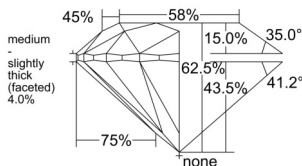

GIA®

FACSIMILE

GIA REPORT 1515492442

Verify this report at GIA.edu

GIA NATURAL DIAMOND DOSSIER®

February 24, 2025
GIA Report Number 1515492442
Shape and Cutting Style ..... Round Brilliant
Measurements ..... 5.64 - 5.69 x 3.54 mm

GRADING RESULTS

Carat Weight ..... 0.70 carat
Color Grade ..... H
Clarity Grade VVS1
Cut Grade ..... Excellent

ADDITIONAL GRADING INFORMATION

Polish ..... Excellent
Symmetry ..... Excellent
Fluorescence ..... None
Clarity Characteristics ..... Cloud, Pinpoint, Feather
Inscription(s): GIA 1515492442

PROPORTIONS

Profile to actual proportions

GRADING SCALES

GIA COLOR SCALE	GIA CLARITY SCALE	GIA CUT SCALE	
D	FLAWLESS	EXCELLENT	
E	INTERNALLY FLAWLESS		
F		VVS₁	VERY GOOD
G	VVS₂		
H	VS₁	GOOD	
I	VS₂		
J	SI₁	FAIR	
K	SI₂		
L	I₁	POOR	
M			
N			
O	I₂		
P			
Q			
R	I₃		
S			
T			
U			
V			
W			
X			
Y			
Z