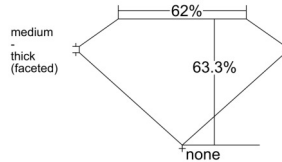

GIA®

FACSIMILE

GIA REPORT 1515644770

Verify this report at GIA.edu

GIA NATURAL DIAMOND DOSSIER®

March 17, 2025
GIA Report Number 1515644770
Shape and Cutting Style ..... Pear Brilliant
Measurements ..... 7.12 x 3.99 x 2.53 mm

GRADING RESULTS

Carat Weight ..... 0.42 carat
Color Grade ..... D
Clarity Grade VS2

ADDITIONAL GRADING INFORMATION

Polish ..... Excellent
Symmetry ..... Very Good
Fluorescence ..... None
Clarity Characteristics ..... Crystal
Inscription(s): GIA 1515644770

PROPORTIONS

Profile not to actual proportions

GRADING SCALES

GIA COLOR SCALE		GIA CLARITY SCALE	
COLORLESS	D	VERY VERY SLIGHTLY INCLUDED	FLAWLESS
	E		INTERNALLY FLAWLESS
	F		VVS₁
	G		VVS₂
	H		VS₁
	I		VS₂
	J		SI₁
	K		SI₂
	L		I₁
	M		I₂
NEAR COLORLESS	N	SLIGHTLY INCLUDED	I₃
	O		
	P		
	Q		
FAINT	R		
	S		
	T		
	U		
VERY LIGHT	V		
	W		
	X		
	Y		
LIGHT	Z