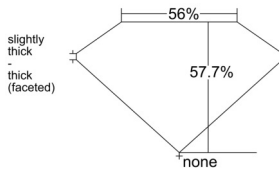

GIA®

FACSIMILE

GIA REPORT 1515649307

Verify this report at GIA.edu

GIA NATURAL DIAMOND DOSSIER®

March 18, 2025
GIA Report Number 1515649307
Shape and Cutting Style ..... Heart Brilliant
Measurements ..... 4.81 x 5.61 x 3.24 mm

GRADING RESULTS

Carat Weight ..... 0.50 carat
Color Grade ..... G
Clarity Grade VVS1

ADDITIONAL GRADING INFORMATION

Polish ..... Very Good
Symmetry ..... Very Good
Fluorescence ..... None
Clarity Characteristics ..... Feather, Cavity, Extra Facet
Inscription(s): GIA 1515649307

PROPORTIONS

Profile not to actual proportions

GRADING SCALES

GIA COLOR SCALE		GIA CLARITY SCALE			
COLORLESS	D	VERY VERY SLIGHTLY INCLUDED	FLAWLESS		
	E		INTERNALLY FLAWLESS		
	F	VERY SLIGHTLY INCLUDED	VVS₁		
	G		VVS₂		
	H		VS₁		
	NEAR COLORLESS	I	SLIGHTLY INCLUDED	VS₂	
		J		SI₁	
		FAINT	K	INCLUDED	I₁
			L		I₂
			M		I₃
VERT LIGHT	N				
	O				
	P				
	Q				
	R				
	S				
	T				
LIGHT	U				
	V				
	W				
	X				
Y					
Z