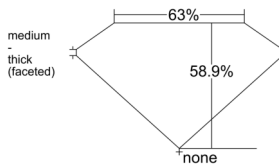

GIA®

FACSIMILE

GIA REPORT 1515706958

Verify this report at GIA.edu

GIA NATURAL DIAMOND DOSSIER®

March 24, 2025
GIA Report Number 1515706958
Shape and Cutting Style ..... Pear Brilliant
Measurements ..... 6.54 x 4.13 x 2.43 mm

GRADING RESULTS

Carat Weight ..... 0.38 carat
Color Grade ..... G
Clarity Grade VVS2

ADDITIONAL GRADING INFORMATION

Polish ..... Excellent
Symmetry ..... Very Good
Fluorescence ..... None
Clarity Characteristics ..... Cloud, Indented Natural
Inscription(s): GIA 1515706958

PROPORTIONS

Profile not to actual proportions

GRADING SCALES

GIA COLOR SCALE		GIA CLARITY SCALE	
COLORLESS	D	VERY VERY SLIGHTLY INCLUDED	FLAWLESS
	E		INTERNALLY FLAWLESS
	F		VVS₁
	G		VVS₂
	H		VS₁
	I		VS₂
	J		SI₁
	K		SI₂
	L		I₁
	M		I₂
NEAR COLORLESS	N	SLIGHTLY INCLUDED	I₃
	O		
	P		
	Q		
FAINT	R		
	S		
	T		
	U		
VERT LIGHT	V		
	W		
	X		
	Y		
LIGHT	Z