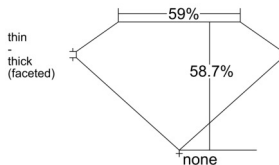

GIA®

FACSIMILE

GIA REPORT 1515715170

Verify this report at GIA.edu

GIA NATURAL DIAMOND DOSSIER®

April 19, 2025
GIA Report Number 1515715170
Shape and Cutting Style ..... Heart Brilliant
Measurements ..... 5.61 x 6.61 x 3.88 mm

GRADING RESULTS

Carat Weight ..... 0.80 carat
Color Grade I
Clarity Grade VVS1

ADDITIONAL GRADING INFORMATION

Polish ..... Excellent
Symmetry ..... Excellent
Fluorescence ..... Faint
Clarity Characteristics ..... Feather
Inscription(s): GIA 1515715170

PROPORTIONS

Profile not to actual proportions

GRADING SCALES

GIA COLOR SCALE		GIA CLARITY SCALE	
COLORLESS	D	VERY VERY SLIGHTLY INCLUDED	FLAWLESS
	E		INTERNALLY FLAWLESS
	F		VVS₁
	G		VVS₂
	H		VS₁
	I		VS₂
	J		SI₁
	K		SI₂
	L		I₁
	M		I₂
NEAR COLORLESS	N	SLIGHTLY INCLUDED	I₃
	O		
	P		
	Q		
FAINT	R		
	S		
	T		
	U		
VERT LIGHT	V		
	W		
	X		
	Y		
LIGHT	Z