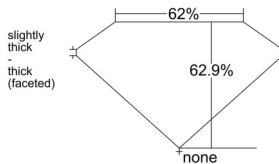

GIA®

FACSIMILE

GIA REPORT 1515734701

Verify this report at GIA.edu

GIA NATURAL DIAMOND DOSSIER®

March 28, 2025
GIA Report Number 1515734701
Shape and Cutting Style ..... Pear Brilliant
Measurements ..... 5.72 x 3.81 x 2.40 mm

GRADING RESULTS

Carat Weight ..... 0.31 carat
Color Grade ..... D
Clarity Grade VVS1

ADDITIONAL GRADING INFORMATION

Polish ..... Excellent
Symmetry ..... Very Good
Fluorescence ..... Faint
Clarity Characteristics..... Pinpoint, Internal Graining, Feather, Surface Graining

Inscription(s): GIA 1515734701

PROPORTIONS

Profile not to actual proportions

GRADING SCALES

GIA COLOR SCALE		GIA CLARITY SCALE			
COLORLESS	D	VERY VERY SLIGHTLY INCLUDED	FLAWLESS		
	E		INTERNALLY FLAWLESS		
	F	VERY SLIGHTLY INCLUDED	VVS₁		
	G		VVS₂		
	H		VS₁		
	NEAR COLORLESS	I	SLIGHTLY INCLUDED	VS₂	
		J		SI₁	
		FAINT	K	INCLUDED	SI₂
			L		I₁
			M		I₂
VERT LIGHT	N		INCLUDED	I₃	
	O				
	P				
	Q				
	R				
	LIGHT	S			
		T			
U					
	V				
	W				
	X				
	Y				
	Z