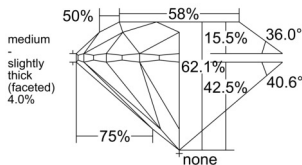

GIA®

FACSIMILE

GIA REPORT 1515765438

Verify this report at gia.edu

GIA NATURAL DIAMOND DOSSIER®

March 31, 2025
GIA Report Number 1515765438
Shape and Cutting Style ..... Round Brilliant
Measurements ..... 4.67 - 4.71 x 2.91 mm

GRADING RESULTS

Carat Weight ..... 0.40 carat
Color Grade ..... F
Clarity Grade VVS1
Cut Grade ..... Excellent

ADDITIONAL GRADING INFORMATION

Polish ..... Excellent
Symmetry ..... Excellent
Fluorescence ..... Faint
Clarity Characteristics ..... Pinpoint, Feather
Inscription(s): GIA 1515765438

PROPORTIONS

Profile to actual proportions

GRADING SCALES

GIA COLOR SCALE	GIA CLARITY SCALE	GIA CUT SCALE	
D	FLAWLESS	EXCELLENT	
E	INTERNALLY FLAWLESS		
F		VVS₁	VERY GOOD
G	VVS₂		
H	VS₁	GOOD	
I	VS₂		
J	SI₁	FAIR	
K	SI₂		
L	I₁	POOR	
M			
N			
O	I₂		
P			
Q			
R	I₃		
S			
T			
U			
V			
W			
X			
Y			
Z