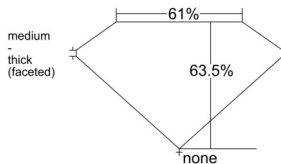

GIA®

FACSIMILE

GIA REPORT 1515826194

Verify this report at GIA.edu

GIA NATURAL DIAMOND DOSSIER®

April 07, 2025
GIA Report Number 1515826194
Shape and Cutting Style ..... Pear Brilliant
Measurements ..... 5.67 x 3.78 x 2.40 mm

GRADING RESULTS

Carat Weight ..... 0.30 carat
Color Grade ..... E
Clarity Grade VVS1

ADDITIONAL GRADING INFORMATION

Polish ..... Excellent
Symmetry ..... Very Good
Fluorescence ..... Faint
Clarity Characteristics ..... Pinpoint
Inscription(s): GIA 1515826194

PROPORTIONS

Profile not to actual proportions

GRADING SCALES

GIA COLOR SCALE		GIA CLARITY SCALE			
COLORLESS	D	VERY VERY SLIGHTLY INCLUDED	FLAWLESS		
	E		INTERNALLY FLAWLESS		
	F		VVS₁		
	G		VVS₂		
	NEAR COLORLESS	H	VERY SLIGHTLY INCLUDED	VS₁	
		I		VS₂	
		FAINT	J	SLIGHTLY INCLUDED	S₁
			K		S₂
	L		I₁		
	M		I₂		
N	I₃				
O					
VERT LIGHT	P	INCLUDED			
	Q				
	R				
	S				
	T				
	U				
	V				
	W				
LIGHT	X				
	Y				
	Z