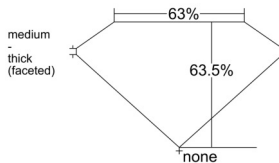

GIA®

FACSIMILE

GIA REPORT 1515847761

Verify this report at GIA.edu

GIA NATURAL DIAMOND DOSSIER®

April 09, 2025
GIA Report Number 1515847761
Shape and Cutting Style ..... Oval Brilliant
Measurements ..... 6.74 x 5.00 x 3.17 mm

GRADING RESULTS

Carat Weight ..... 0.70 carat
Color Grade ..... D
Clarity Grade VVS2

ADDITIONAL GRADING INFORMATION

Polish ..... Excellent
Symmetry ..... Excellent
Fluorescence ..... Faint
Clarity Characteristics..... Pinpoint, Feather, Indented Natural
Inscription(s): GIA 1515847761

PROPORTIONS

Profile not to actual proportions

GRADING SCALES

GIA COLOR SCALE		GIA CLARITY SCALE			
COLORLESS	D	VERY VERY SLIGHTLY INCLUDED	FLAWLESS		
	E		INTERNALLY FLAWLESS		
	F		VVS₁		
	G		VVS₂		
	NEAR COLORLESS		H	VERY SLIGHTLY INCLUDED	VS₁
			I		VS₂
			J		SI₁
	FAINT		K	SLIGHTLY INCLUDED	SI₂
			L		I₁
			M		I₂
N		I₃			
VERT LIGHT	O	INCLUDED			
	P				
	Q				
	R				
	S				
	T				
LIGHT	U				
	V				
	W				
	X				
Y					
Z