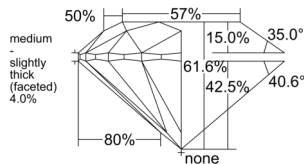

GIA®

FACSIMILE

GIA REPORT

1515848792

Verify this report at GIA.edu

GIA NATURAL DIAMOND DOSSIER®

April 09, 2025
GIA Report Number 1515848792
Shape and Cutting Style ..... Round Brilliant
Measurements ..... 5.65 - 5.70 x 3.50 mm

GRADING RESULTS

Carat Weight ..... 0.70 carat
Color Grade ..... E
Clarity Grade S11
Cut Grade ..... Excellent

ADDITIONAL GRADING INFORMATION

Polish ..... Excellent
Symmetry ..... Very Good
Fluorescence ..... None
Clarity Characteristics ..... Crystal, Cloud
Inscription(s): GIA 1515848792

PROPORTIONS

GRADING SCALES

GIA COLOR SCALE

COLORESS	D
	E
	F
	G
	H
	I
	J
NEAR COLORESS	K
	L
FANIT	M
	N
	O
	P
	Q
VERY LIGHT	R
	S
	T
	U
	V
	W
	X
	Y
LIGHT	Z

GIA CLARITY SCALE

FLAWLESS	VERY VERY SLIGHTLY INCLUDED	VVS₁	
			VVS₂
INTERNALLY FLAWLESS	VERY SLIGHTLY INCLUDED	VS₁	
		VS₂	
SLIGHTLY INCLUDED	SLIGHTLY INCLUDED	SI₁	
		SI₂	
INCLUDED	INCLUDED	I₁	
		I₂	
		I₃	

GIA CUT SCALE

EXCELLENT	VERY GOOD	GOOD	FAIR	POOR