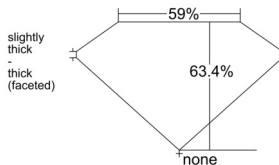

GIA®

FACSIMILE

GIA REPORT 1515877692

Verify this report at GIA.edu

GIA NATURAL DIAMOND DOSSIER®

April 14, 2025
GIA Report Number 1515877692
Shape and Cutting Style ..... Pear Brilliant
Measurements ..... 6.40 x 4.02 x 2.55 mm

GRADING RESULTS

Carat Weight ..... 0.40 carat
Color Grade ..... D
Clarity Grade VS1

ADDITIONAL GRADING INFORMATION

Polish ..... Excellent
Symmetry ..... Very Good
Fluorescence ..... Faint
Clarity Characteristics ..... Crystal
Inscription(s): GIA 1515877692

PROPORTIONS

Profile not to actual proportions

GRADING SCALES

GIA COLOR SCALE		GIA CLARITY SCALE	
COLORLESS	D	VERY VERY SLIGHTLY INCLUDED	FLAWLESS
	E		INTERNALLY FLAWLESS
	F		VVS₁
	G		VVS₂
	H		VS₁
	I		VS₂
	J		SI₁
	K		SI₂
	L		I₁
	M		I₂
NEAR COLORLESS	N	SLIGHTLY INCLUDED	I₃
	O		
	P		
	Q		
FAINT	R		
	S		
	T		
	U		
VERY LIGHT	V		
	W		
	X		
	Y		
LIGHT	Z