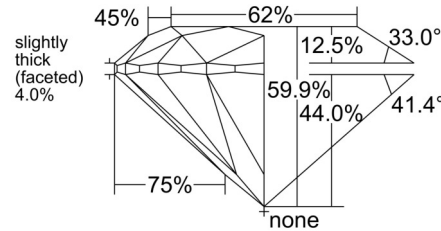

GIA NATURAL DIAMOND GRADING REPORT

April 17, 2025  
 GIA Report Number ..... 1515907685  
 Shape and Cutting Style ..... Round Brilliant  
 Measurements ..... 7.38 - 7.42 x 4.43 mm

GRADING RESULTS

Carat Weight ..... 1.50 carat  
 Color Grade ..... F  
 Clarity Grade ..... VVS1  
 Cut Grade ..... Excellent

Profile to actual proportions

CLARITY CHARACTERISTICS

KEY TO SYMBOLS\*

- Pinpoint

\* Red symbols denote internal characteristics (inclusions). Green or black symbols denote external characteristics (blemishes). Diagram is an approximate representation of the diamond, and symbols shown indicate type, position, and approximate size of clarity characteristics. All clarity characteristics may not be shown. Details of finish are not shown.