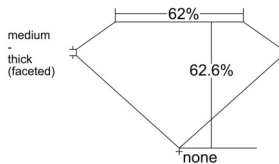

GIA®

FACSIMILE

GIA REPORT 1515913163

Verify this report at GIA.edu

GIA NATURAL DIAMOND DOSSIER®

April 17, 2025
GIA Report Number 1515913163
Shape and Cutting Style ..... Pear Brilliant
Measurements ..... 5.87 x 3.91 x 2.45 mm

GRADING RESULTS

Carat Weight ..... 0.33 carat
Color Grade ..... E
Clarity Grade VS1

ADDITIONAL GRADING INFORMATION

Polish ..... Excellent
Symmetry ..... Very Good
Fluorescence ..... None
Clarity Characteristics ..... Crystal
Inscription(s): GIA 1515913163

PROPORTIONS

Profile not to actual proportions

GRADING SCALES

GIA COLOR SCALE		GIA CLARITY SCALE			
COLORLESS	D	VERY VERY SLIGHTLY INCLUDED	FLAWLESS		
	E		INTERNALLY FLAWLESS		
	F	VERY SLIGHTLY INCLUDED	VVS₁		
	G		VVS₂		
	H		VS₁		
	NEAR COLORLESS	I	SLIGHTLY INCLUDED	VS₂	
		J		SI₁	
		FAINT	K	INCLUDED	SI₂
			L		I₁
			M		I₂
VERT LIGHT	N	LIGHT	I₃		
	O				
	P				
	Q				
	R