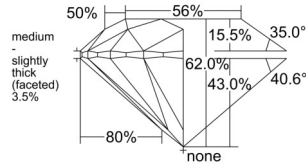

GIA®

FACSIMILE

GIA REPORT 1517002480

Verify this report at GIA.edu

GIA NATURAL DIAMOND DOSSIER®

December 16, 2024
GIA Report Number 1517002480
Shape and Cutting Style ..... Round Brilliant
Measurements ..... 5.05 - 5.09 x 3.14 mm

GRADING RESULTS

Carat Weight ..... 0.50 carat
Color Grade ..... H
Clarity Grade S11
Cut Grade ..... Excellent

ADDITIONAL GRADING INFORMATION

Polish ..... Excellent
Symmetry ..... Excellent
Fluorescence ..... None
Clarity Characteristics ..... Crystal, Feather
Inscription(s): GIA 1517002480

PROPORTIONS

GRADING SCALES

GIA COLOR SCALE	GIA CLARITY SCALE	GIA CUT SCALE	
D	FLAWLESS	EXCELLENT	
E	INTERNALLY FLAWLESS		
F		VVS₁	VERY GOOD
G	VVS₂		
H	VS₁	GOOD	
I	VS₂		
J	S1₁	FAIR	
K	S1₂		
L	I₁	POOR	
M	I₂		
N	I₃		
O			
P			
Q			
R			
S			
T			
U			
V			
W			
X			
Y			
Z