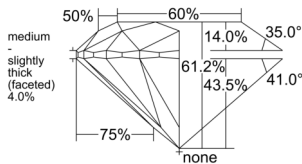

GIA®

FACSIMILE

GIA REPORT 1517007413

Verify this report at GIA.edu

GIA NATURAL DIAMOND DOSSIER®

December 18, 2024
GIA Report Number 1517007413
Shape and Cutting Style ..... Round Brilliant
Measurements ..... 4.28 - 4.31 x 2.63 mm

GRADING RESULTS

Carat Weight ..... 0.30 carat
Color Grade ..... E
Clarity Grade VS1
Cut Grade ..... Excellent

ADDITIONAL GRADING INFORMATION

Polish ..... Excellent
Symmetry ..... Excellent
Fluorescence ..... None
Clarity Characteristics ..... Feather, Pinpoint
Inscription(s): GIA 1517007413

PROPORTIONS

Profile to actual proportions

GRADING SCALES

GIA COLOR SCALE

COLORLESS	D
	E
	F
	G
	H
	I
	J
NEAR COLORLESS	K
	L
FAIN	M
	N
	O
	P
	Q
VERY LIGHT	R
	S
	T
	U
	V
	W
	X
	Y
LIGHT	Z

GIA CLARITY SCALE

	FLAWLESS
	INTERNALLY FLAWLESS
VERY VERY SLIGHTLY INCLUDED	VVS₁
	VVS₂
VERY SLIGHTLY INCLUDED	VS₁
	VS₂
SLIGHTLY INCLUDED	SI₁
	SI₂
	I₁
	I₂
INCLUDED	I₃

GIA CUT SCALE

	EXCELLENT
	VERY GOOD
	GOOD
	FAIR
	POOR