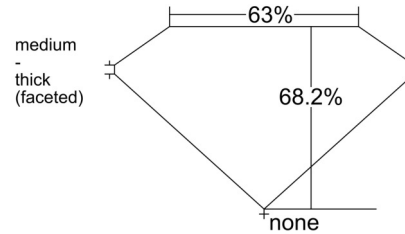

PROPORTIONS

Profile not to actual proportions