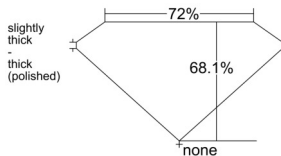

GIA®

FACSIMILE

GIA REPORT 1517067936

Verify this report at GIA.edu

GIA NATURAL DIAMOND DOSSIER®

January 09, 2025
GIA Report Number 1517067936
Shape and Cutting Style ..... Square Modified Brilliant
Measurements ..... 4.51 x 4.45 x 3.03 mm

GRADING RESULTS

Carat Weight ..... 0.50 carat
Color Grade ..... G
Clarity Grade VVS2

ADDITIONAL GRADING INFORMATION

Polish ..... Excellent
Symmetry ..... Excellent
Fluorescence ..... None
Clarity Characteristics ..... Feather, Pinpoint
Inscription(s): GIA 1517067936

PROPORTIONS

Profile not to actual proportions

GRADING SCALES

GIA COLOR SCALE		GIA CLARITY SCALE	
COLORLESS	D	VERY VERY SLIGHTLY INCLUDED	FLAWLESS
	E		INTERNALLY FLAWLESS
	F		VVS₁
	G		VVS₂
	H		VS₁
	I		VS₂
	J		SI₁
	K		SI₂
	L		I₁
	M		I₂
NEAR COLORLESS	N	SLIGHTLY INCLUDED	I₃
	O		
	P		
	Q		
FAINT	R	INCLUDED	
	S		
	T		
	U		
	V		
	W		
	X		
	Y		
VERT LIGHT	Z