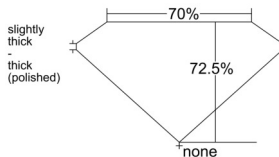

GIA®

FACSIMILE

GIA REPORT 1517089872

Verify this report at GIA.edu

GIA NATURAL DIAMOND DOSSIER®

December 30, 2024
GIA Report Number 1517089872
Shape and Cutting Style ..... **Square Modified Brilliant**
Measurements ..... **3.96 x 3.91 x 2.84 mm**

GRADING RESULTS

Carat Weight ..... **0.36 carat**
Color Grade ..... **D**
Clarity Grade **VS1**

ADDITIONAL GRADING INFORMATION

Polish ..... **Excellent**
Symmetry ..... **Excellent**
Fluorescence ..... **None**
Clarity Characteristics..... **Feather, Pinpoint**
Inscription(s): GIA 1517089872

PROPORTIONS

Profile not to actual proportions

GRADING SCALES

GIA COLOR SCALE		GIA CLARITY SCALE			
COLORLESS	D	VERY VERY SLIGHTLY INCLUDED	FLAWLESS		
	E		INTERNALLY FLAWLESS		
	F		VS₁		
	NEAR COLORLESS	G	VERY SLIGHTLY INCLUDED	VS₂	
		H		VS₁	
		FAINT	I	SLIGHTLY INCLUDED	VS₂
			J		SI₁
	K		SI₂		
	LIGHT		L	INCLUDED	I₁
		M	I₂		
N		I₃			
O					
P					
Q					
R					
S					
T					
U					
V					
W					
X					
Y					
Z