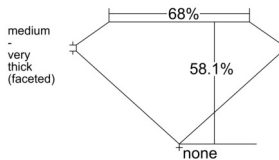

GIA®

FACSIMILE

GIA REPORT 1517133527

Verify this report at GIA.edu

GIA NATURAL DIAMOND DOSSIER®

January 03, 2025
GIA Report Number 1517133527
Shape and Cutting Style ..... Heart Brilliant
Measurements ..... 4.72 x 5.15 x 2.99 mm

GRADING RESULTS

Carat Weight ..... 0.41 carat
Color Grade ..... J
Clarity Grade VS2

ADDITIONAL GRADING INFORMATION

Polish ..... Excellent
Symmetry ..... Very Good
Fluorescence ..... Faint
Clarity Characteristics..... Feather, Cloud
Inscription(s): GIA 1517133527

PROPORTIONS

Profile not to actual proportions

GRADING SCALES

GIA COLOR SCALE		GIA CLARITY SCALE			
COLORLESS	D	VERY VERY SLIGHTLY INCLUDED	FLAWLESS		
	E		INTERNALLY FLAWLESS		
	F	VERY SLIGHTLY INCLUDED	VVS₁		
	G		VVS₂		
	H		VS₁		
	NEAR COLORLESS	I	SLIGHTLY INCLUDED	VS₂	
		J		SI₁	
		FAINT	K	INCLUDED	SI₂
			L		I₁
			M		I₂
VERTICALLY COLORLESS	N	INCLUDED	I₃		
	O				
	P				
	Q				
	R				
LIGHT	S				
	T				
	U				
	V				
	W				
	X				
	Y				
Z