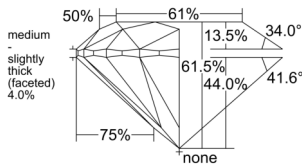

GIA®

FACSIMILE

GIA REPORT

1517147464

Verify this report at GIA.edu

GIA NATURAL DIAMOND DOSSIER®

January 07, 2025
GIA Report Number 1517147464
Shape and Cutting Style ..... Round Brilliant
Measurements ..... 5.07 - 5.10 x 3.13 mm

GRADING RESULTS

Carat Weight ..... 0.50 carat
Color Grade I
Clarity Grade VS1
Cut Grade ..... Excellent

ADDITIONAL GRADING INFORMATION

Polish ..... Excellent
Symmetry ..... Excellent
Fluorescence ..... None
Clarity Characteristics ..... Cloud, Feather, Pinpoint
Inscription(s): GIA 1517147464

PROPORTIONS

Profile to actual proportions