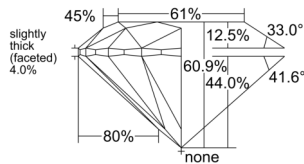

GIA®

FACSIMILE

GIA REPORT 1517188823

Verify this report at GIA.edu

GIA NATURAL DIAMOND DOSSIER®

January 13, 2025
GIA Report Number 1517188823
Shape and Cutting Style ..... Round Brilliant
Measurements ..... 5.10 - 5.14 x 3.12 mm

GRADING RESULTS

Carat Weight ..... 0.50 carat
Color Grade I
Clarity Grade VS1
Cut Grade ..... Excellent

ADDITIONAL GRADING INFORMATION

Polish ..... Excellent
Symmetry ..... Excellent
Fluorescence ..... None
Clarity Characteristics ..... Crystal, Needle, Pinpoint
Inscription(s): GIA 1517188823

PROPORTIONS

Profile to actual proportions