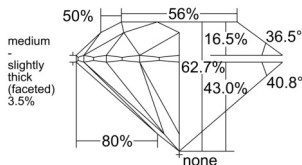

GIA®

FACSIMILE

GIA REPORT 1517207676

Verify this report at gia.edu

GIA NATURAL DIAMOND DOSSIER®

January 14, 2025
GIA Report Number 1517207676
Shape and Cutting Style ..... Round Brilliant
Measurements ..... 5.79 - 5.82 x 3.64 mm

GRADING RESULTS

Carat Weight ..... 0.76 carat
Color Grade ..... E
Clarity Grade S11
Cut Grade ..... Excellent

ADDITIONAL GRADING INFORMATION

Polish ..... Excellent
Symmetry ..... Excellent
Fluorescence ..... None
Clarity Characteristics ..... Crystal, Feather
Inscription(s): GIA 1517207676

PROPORTIONS

GRADING SCALES

GIA COLOR SCALE

COLOREDNESS	D
	E
	F
	G
	H
	I
	J
NEAR COLORLESS	K
	L
FAIN	M
	N
	O
	P
VERY LIGHT	Q
	R
	S
	T
	U
	V
LIGHT	W
	X
	Y
	Z

GIA CLARITY SCALE

FLAWLESS	VERY VERY SLIGHTLY INCLUDED	VS₁	VS₂	SI₁	SI₂	I₁	I₂	I₃	
									FLAWLESS
INTERNALLY FLAWLESS	VERY SLIGHTLY INCLUDED								

GIA CUT SCALE

EXCELLENT
VERY GOOD
GOOD
FAIR
POOR