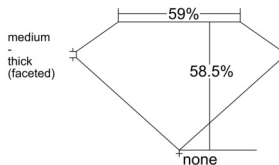

GIA®

FACSIMILE

GIA REPORT 1517209124

Verify this report at GIA.edu

GIA NATURAL DIAMOND DOSSIER®

January 15, 2025
GIA Report Number 1517209124
Shape and Cutting Style ..... Heart Brilliant
Measurements ..... 5.10 x 6.00 x 3.51 mm

GRADING RESULTS

Carat Weight ..... 0.65 carat
Color Grade I
Clarity Grade VS2

ADDITIONAL GRADING INFORMATION

Polish ..... Excellent
Symmetry ..... Excellent
Fluorescence ..... None
Clarity Characteristics..... Crystal, Cloud, Feather
Inscription(s): GIA 1517209124

PROPORTIONS

Profile not to actual proportions

GRADING SCALES

GIA COLOR SCALE		GIA CLARITY SCALE	
COLORLESS	D	VERY VERY SLIGHTLY INCLUDED	FLAWLESS
	E		INTERNALLY FLAWLESS
	F		VVS₁
	G		VVS₂
	H		VS₁
	I		VS₂
	J		SI₁
	K		SI₂
	L		I₁
	M		I₂
NEAR COLORLESS	N	SLIGHTLY INCLUDED	I₃
	O		
	P		
	Q		
FAINT	R		
	S		
	T		
	U		
VERT LIGHT	V		
	W		
	X		
	Y		
LIGHT	Z