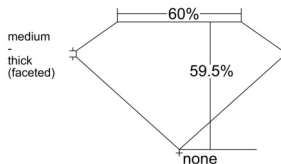

GIA®

FACSIMILE

GIA REPORT 1517229701

Verify this report at GIA.edu

GIA NATURAL DIAMOND DOSSIER®

January 22, 2025
GIA Report Number 1517229701
Shape and Cutting Style ..... Heart Brilliant
Measurements ..... 5.00 x 5.87 x 3.49 mm

GRADING RESULTS

Carat Weight ..... 0.60 carat
Color Grade ..... D
Clarity Grade VS2

ADDITIONAL GRADING INFORMATION

Polish ..... Excellent
Symmetry ..... Excellent
Fluorescence ..... None
Clarity Characteristics ..... Crystal, Feather
Inscription(s): GIA 1517229701

PROPORTIONS

Profile not to actual proportions

GRADING SCALES

GIA COLOR SCALE		GIA CLARITY SCALE			
COLORLESS	D	VERY VERY SLIGHTLY INCLUDED	FLAWLESS		
	E		INTERNALLY FLAWLESS		
	F	VERY SLIGHTLY INCLUDED	VVS₁		
	G		VVS₂		
	H		VS₁		
	NEAR COLORLESS	I	SLIGHTLY INCLUDED	VS₂	
		J		SI₁	
		FAINT	K	INCLUDED	SI₂
			L		I₁
			M		I₂
VERT LIGHT			N	INCLUDED	I₃
			O		
			P		
	Q				
LIGHT	R				
	S				
	T				
	U				
	V				
	Z