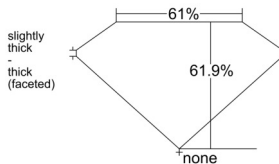

GIA®

FACSIMILE

GIA REPORT 1517296534

Verify this report at GIA.edu

GIA NATURAL DIAMOND DOSSIER®

January 27, 2025
GIA Report Number 1517296534
Shape and Cutting Style ..... Oval Brilliant
Measurements ..... 7.05 x 5.06 x 3.13 mm

GRADING RESULTS

Carat Weight ..... 0.72 carat
Color Grade ..... F
Clarity Grade VS2

ADDITIONAL GRADING INFORMATION

Polish ..... Excellent
Symmetry ..... Very Good
Fluorescence ..... None
Clarity Characteristics.. Crystal, Cloud, Feather, Indented Natural
Inspection(s): GIA 1517296534

PROPORTIONS

Profile not to actual proportions

GRADING SCALES

GIA COLOR SCALE		GIA CLARITY SCALE			
COLORLESS	D	VERY VERY SLIGHTLY INCLUDED	FLAWLESS		
	E		INTERNALLY FLAWLESS		
	F	VERY SLIGHTLY INCLUDED	VVS₁		
	G		VVS₂		
	H		VS₁		
	NEAR COLORLESS	I	SLIGHTLY INCLUDED	VS₂	
		J		SI₁	
		FAINT	K	INCLUDED	SI₂
			L		I₁
			M		I₂
VERT LIGHT	N	LIGHT	I₃		
	O				
	P				
	Q				
	R