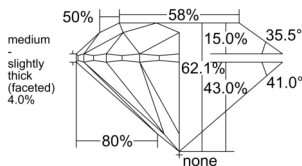

GIA®

FACSIMILE

GIA REPORT 1517349845

Verify this report at GIA.edu

GIA NATURAL DIAMOND DOSSIER®

February 04, 2025
GIA Report Number 1517349845
Shape and Cutting Style ..... Round Brilliant
Measurements ..... 4.30 - 4.33 x 2.68 mm

GRADING RESULTS

Carat Weight ..... 0.31 carat
Color Grade ..... F
Clarity Grade VS2
Cut Grade ..... Excellent

ADDITIONAL GRADING INFORMATION

Polish ..... Excellent
Symmetry ..... Excellent
Fluorescence ..... None
Clarity Characteristics ..... Feather, Crystal, Cloud
Inscription(s): GIA 1517349845

PROPORTIONS

GRADING SCALES

GIA COLOR SCALE

COLOREDNESS	D
	E
	F
	G
	H
	I
	J
NEAR COLORLESS	K
	L
Faint	M
	N
	O
	P
	Q
	R
	S
	T
	U
	V
	W
	X
	Y
Light	Z

GIA CLARITY SCALE

FLAWLESS	INTERNAL FLAWLESS	
		EXCELLENT
VERY VERY SLIGHTLY INCLUDED	VVS₁	
	VVS₂	
VERY SLIGHTLY INCLUDED	VS₁	
	VS₂	
SLIGHTLY INCLUDED	SI₁	
	SI₂	
INCLUDED	I₁	
	I₂	
	I₃	
POOR		

GIA CUT SCALE

EXCELLENT
VERY GOOD
GOOD
FAIR
POOR